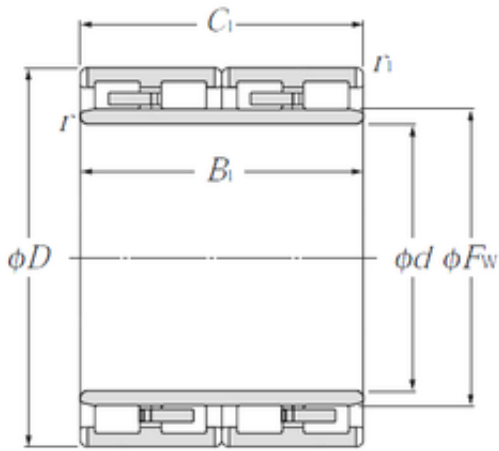

### 4R2438 NTN Cylindrical Roller Bearing

Bearing No. 4R2438

Size	120x180x105 mm
Bore Diameter	120 mm
Outer Diameter	180 mm
Width	105 mm
d	120 mm
Fw	135 mm
D	180 mm
B	105 mm
C	105 mm
r min.	2,5 mm
r1 min.	2,5 mm
Weight	9,3 Kg
Basic dynamic load rating (C)	445 kN

4R2438 Bearing 2D drawings and 3D CAD models